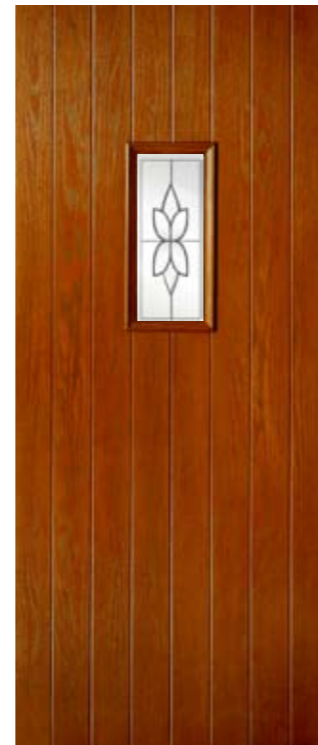

Atlanta

'The Atlanta is a popular cottage-style door, suitable for both traditional and modern house types. With a rectangular glazing panel, the Atlanta offers a visually stunning appearance and is available with a range of stylish decorative glass designs.'

Glass Code: **AT-1B3**
Glass: 24mm DG & 50mm TG
Door Colour Shown: Oak
Range of other door colour options available