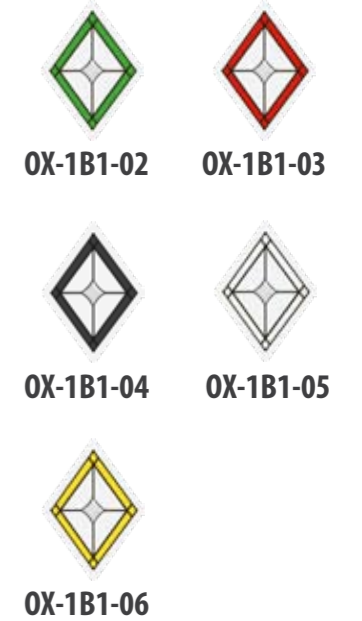

OX-1B1 Additional Glass Colour Options:

Glass Code: **OX-1DB5-03**
Glass: 24mm DG & 50mm TG
Door Colour Shown: Red
Range of other door colour options available