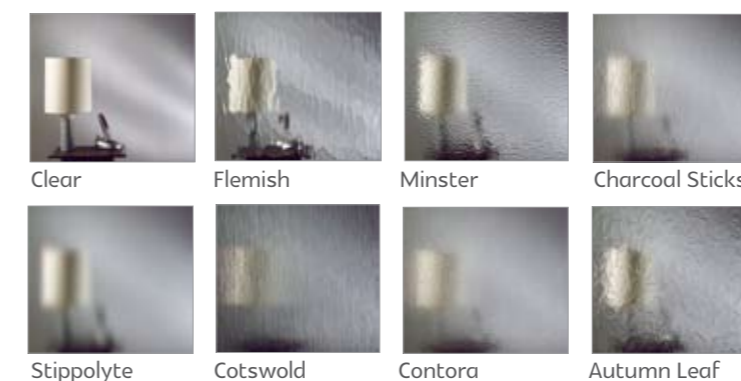

Glass Options:

Each decorative glazing unit is handcrafted in our in-house glass studio and includes a range of intricate bevel, lead, resin and sandblast designs. We also offer a range of textured glass options including: